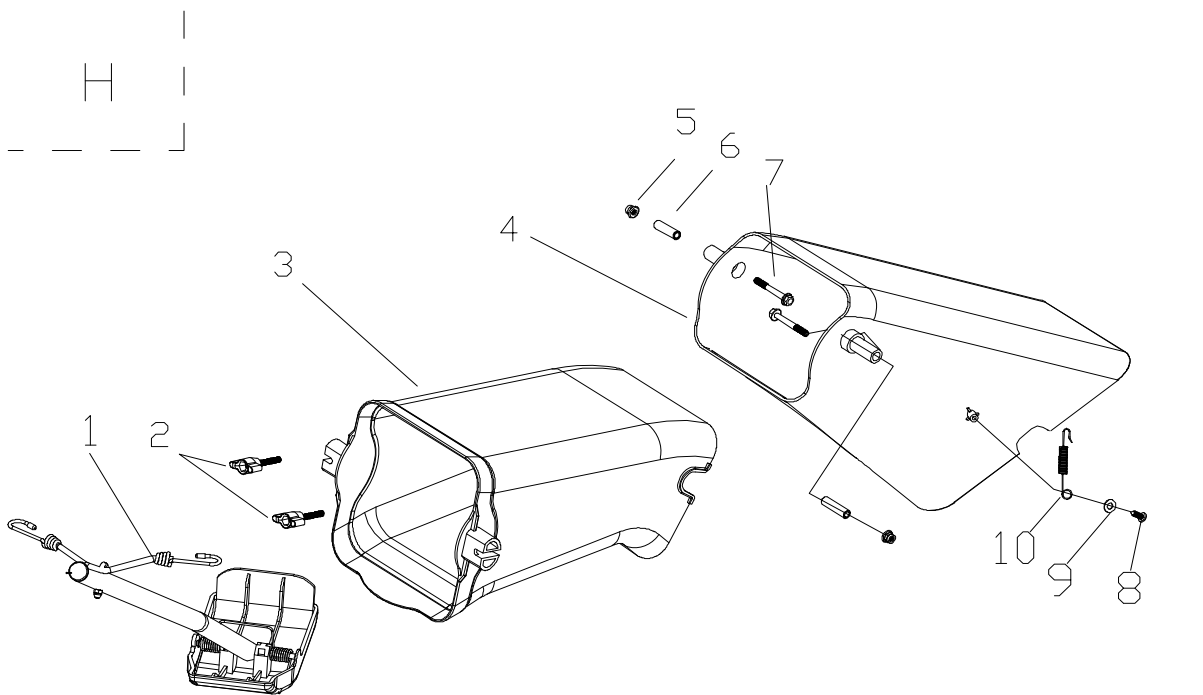

Lp	Kod	Nazwa	Ilość
H-01	485717	Plug Assembly	1
H-02	485727	Knob	2
H-03	485728	Rear Straw Tube	1
H-04	486214	Front Straw Tube	1
H-05	485530	Nut	2
H-06	485731	Locating sleeve	2
H-07	485732	Bolt	2
H-08	485499	Screw	1
H-09	486165	Flat Washer	1
H-10	486186	Spring	1