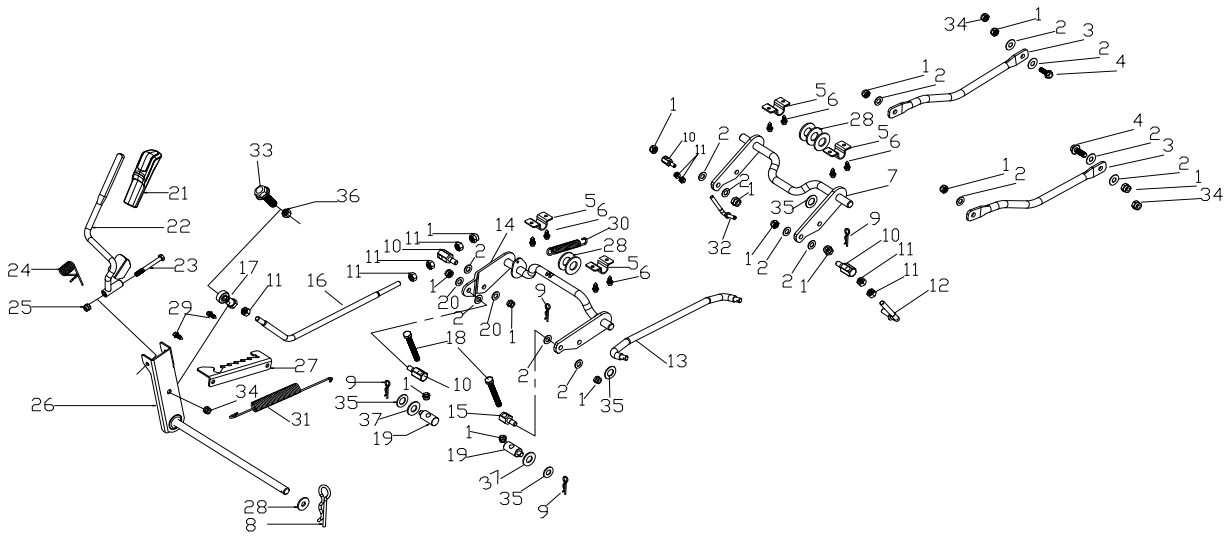

F

Lp	Kod	Nazwa	Ilość
F-01	485673	Flipped Handle	1
F-02	486196	Flipped Lever	1
F-03	485675	Bolt	1
F-04	485530	Nut	9
F-05	486199	Flipped Plug	1
F-06	486201	Fabric bag	1
F-07	485679	Handle plate	1
F-08	486198	Upper cover	1
F-09	481065	Screw	4
F-10	485682	Upper Bracket Assembly	1
F-11	485683	Screw	8
F-12	485684	Flipped Sheath	2
F-13	485685	Lower Branch Pipe	1
F-14	485415	Bolt	4
F-15	485687	Strengthening Support Rod	2
F-16	485688	Bolt	4
F-17	486200	Seals	1

Lp	Kod	Nazwa	Ilość
I-01	485580	Nut	14
I-02	485734	Flat Washer	14
I-03	485735	Front Pulling Rod of Height Adjustment	2
I-04	485736	Bolt	2
I-05	485459	Brake Pedal Retainer Plate	4
I-06	485409	Screw	8
I-07	485739	Front Bracket	1
I-08	485517	Split Pin	1
I-09	485475	Split Pin	4
I-10	486192	Hexagonal joint	4
I-11	485574	Nut	8
I-12	485744	Front Right Hanging Rod of Blade Height Adjustment	1
I-13	485745	connecting rod	1
I-14	485746	Bracket Assembly	1
I-15	485747	hexagonal joint	1
I-16	485748	Rear Pulling Rod	1
I-17	485591	Bearing	1
I-18	486243	Bolt	2
I-19	485751	Adjusting Column	2
I-20	485626	Washer	2
I-21	485753	Handle	1
I-22	485754	Lever	1
I-23	485653	Bolt	1
I-24	485756	Spring	1
I-25	485445	Nut	1
I-26	485758	Arm Bracket	1
I-27	485759	Height adjust Plate	1
I-28	485760	Washer	6
I-29	485423	Screw	2
I-30	485762	Spring	1
I-31	485763	Spring	1
I-32	485744	Front Right Hanging Rod of Blade Height Adjustment	1
I-33	485765	Bolt	1
I-34	485464	Nut	3
I-35	485594	Flat Washer	4
I-36	485628	Hexagon nut	1
I-37	495150	Flat Washer	2