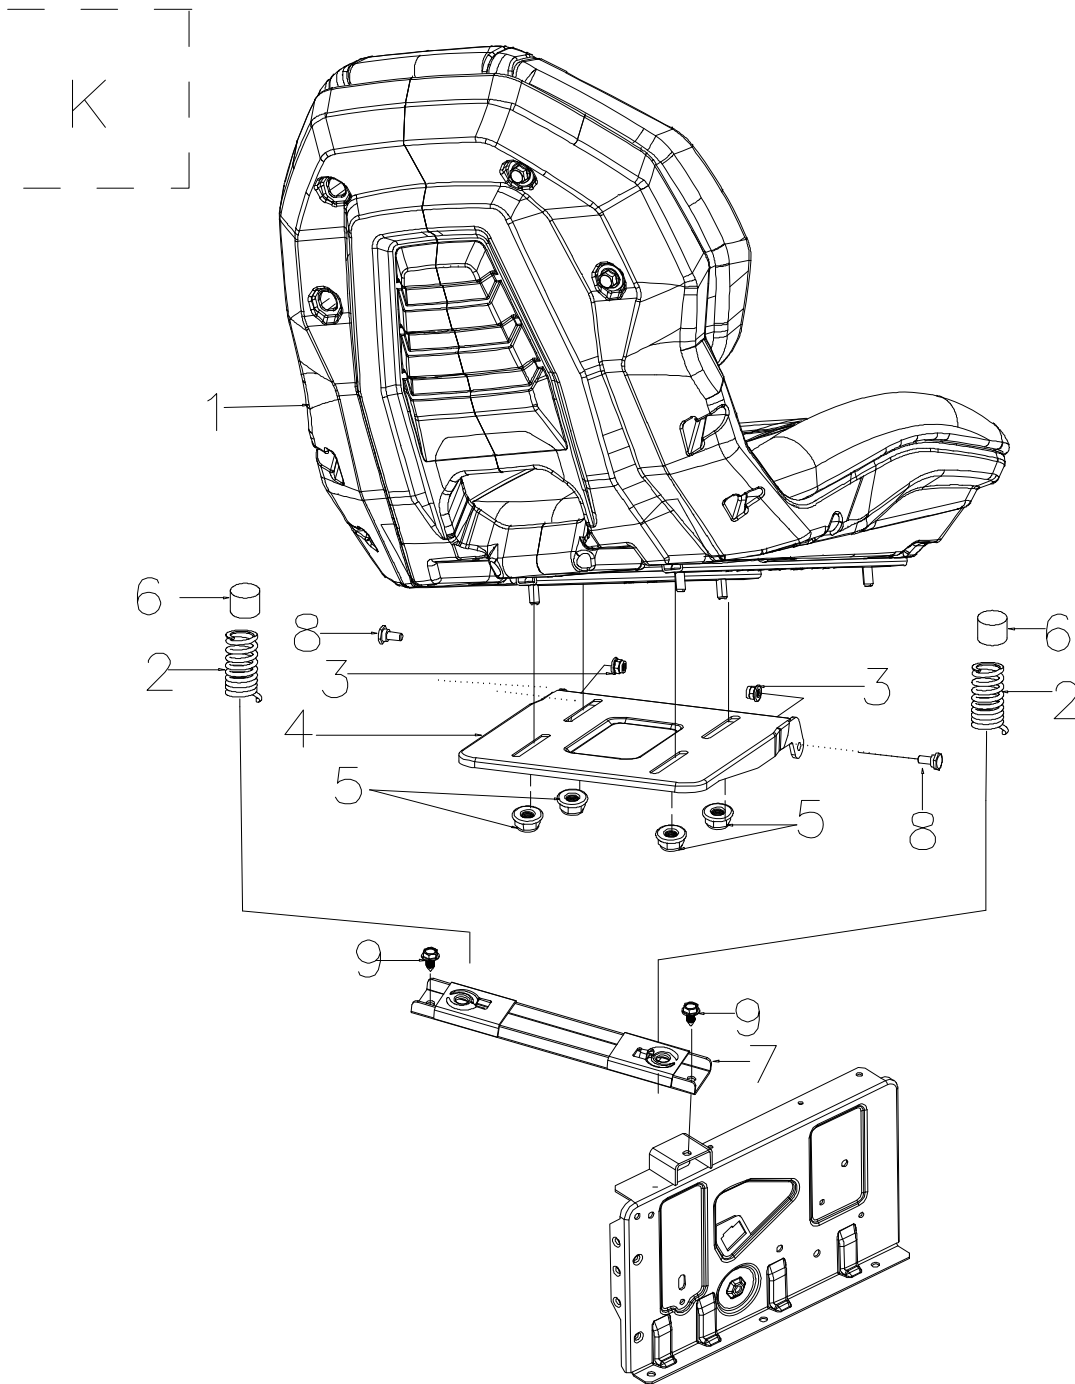

Lp	Kod	Nazwa	Ilość
K-01	486223	Type C Seat with Slide Rail Adjustment	1
K-02	486182	Spring	2
K-03	485820	Nut	2
K-04	485821	Fixed Plate of Seat	1
K-05	485445	Nut	4
K-06	486135	Seat Spring Sleeve	2
K-07	485825	Fixed Plate	1
K-08	485826	Bolt	2
K-09	485423	Screw	2