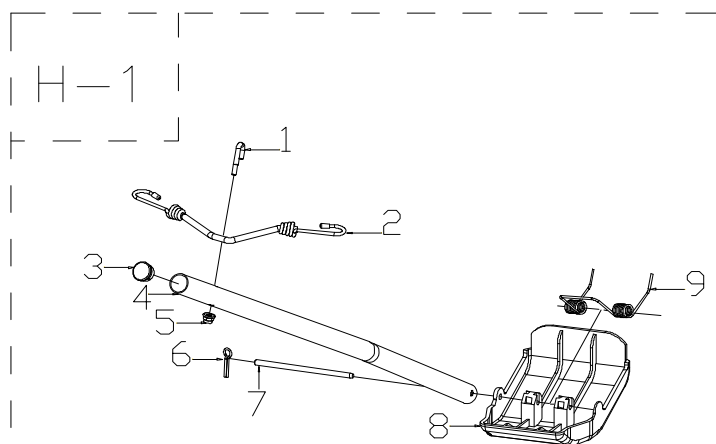

Lp	Kod	Nazwa	Ilość
H-01	485717	Plug Assembly	1
H-02	485727	Knob	2
H-03	485728	Rear Straw Tube	1
H-04	486214	Front Straw Tube	1
H-05	485530	Nut	2
H-06	485731	Locating sleeve	2
H-07	485732	Bolt	2
H-08	485499	Screw	1
H-09	486165	Flat Washer	1
H-10	486186	Spring	1