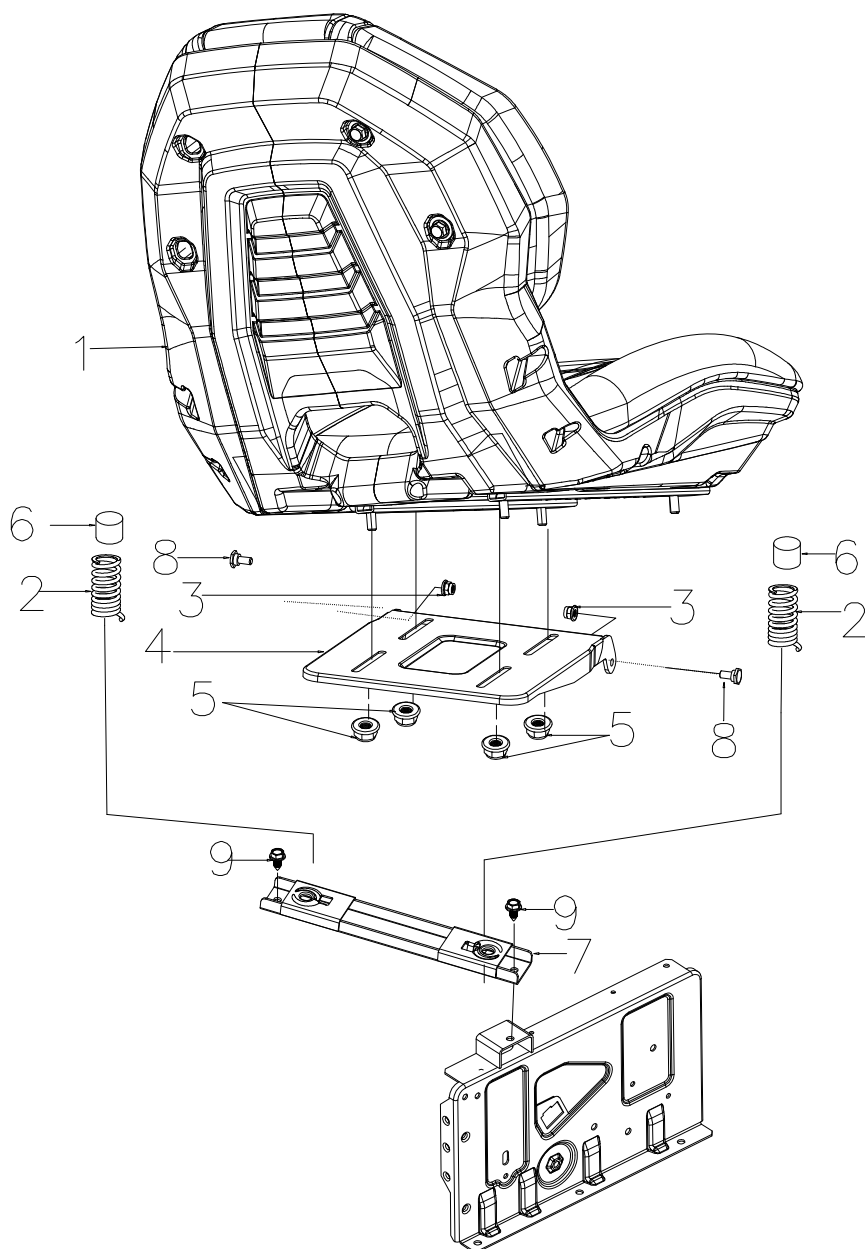

K

Lp	Kod	Nazwa	Ilość
K-01	486223	Type C Seat with Slide Rail Adjustment	1
K-02	486182	Spring	2
K-03	485820	Nut	2
K-04	485821	Fixed Plate of Seat	1
K-05	485445	Nut	4
K-06	486135	Seat Spring Sleeve	2
K-07	485825	Fixed Plate	1
K-08	485826	Bolt	2
K-09	485423	Screw	2