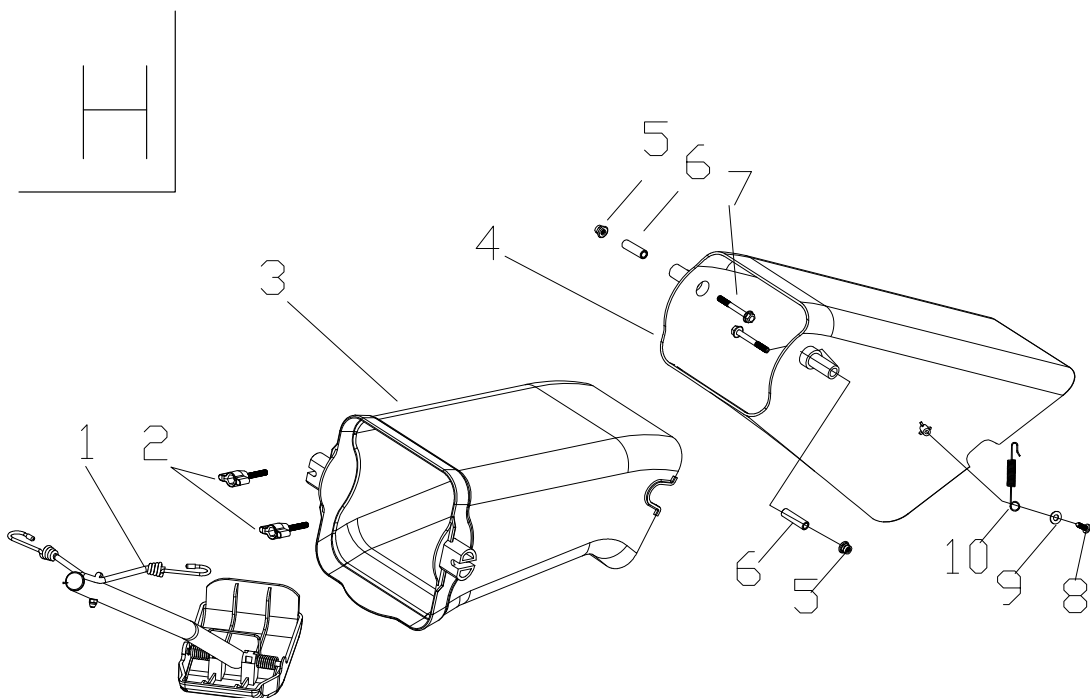

Lp	Kod	Nazwa	Ilość
H-01	485717	Plug Assembly	1
H-02	485727	Knob	2
H-03	485728	Rear Straw Tube	1
H-04	486214	Front Straw Tube	1
H-05	485530	Nut	2
H-06	485731	Locating sleeve	2
H-07	485732	Bolt	2
H-08	485499	Screw	1
H-09	486165	Flat Washer	1
H-10	486186	Spring	1