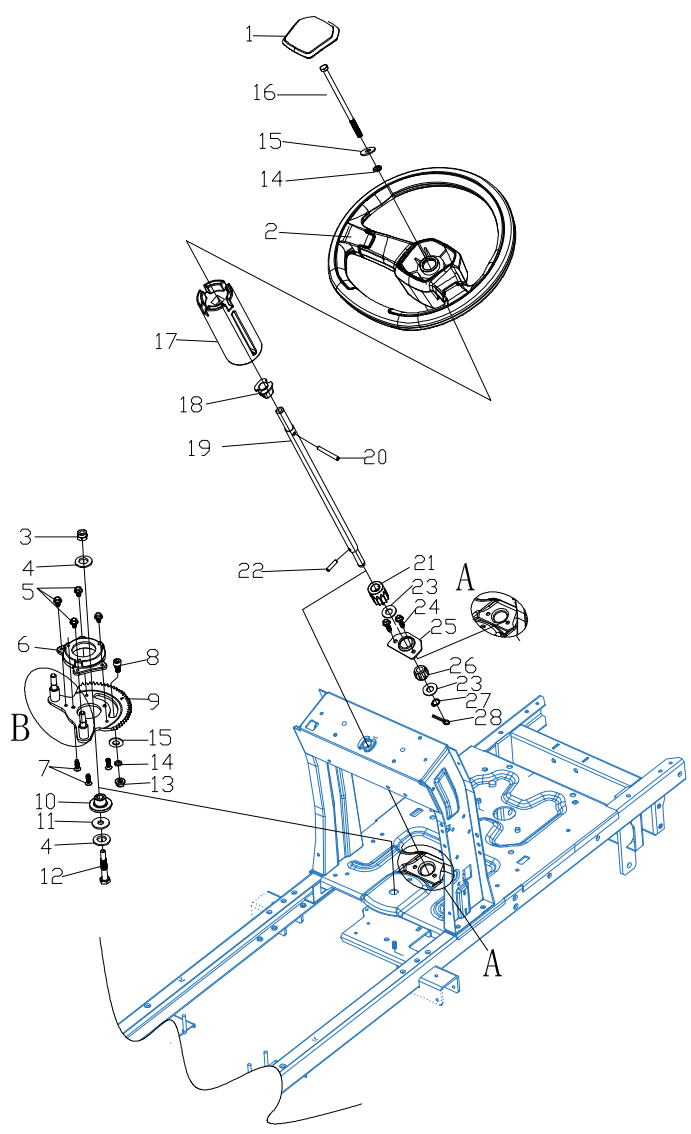

C

C

Lp	Kod	Nazwa	Ilość
C-01	485513	Bumper	1
C-02	485409	Screw	10
C-03	485515	Support frame assembly	1
C-04	485423	Screw	28
C-05	485475	Split Pin	2
C-06	485518	Left Bracket	1
C-07	485519	Right Bracket	1
C-08	486060	Frame	1
C-09	485425	Bolt	18
C-10	485522	Footrest Front Left fixing plate	1
C-11	485523	Footrest Front Right fixing plate	1
C-12	485408	Nut	12
C-13	485525	Left Pedal	1
C-14	486233	Left Baseplate of Pedal	1
C-15	486176	Right Baseplate of Pedal	1
C-16	485528	Right Pedal	1
C-17	485529	Left Rear Fixed Plate	1
C-18	485530	Nut	6
C-19	485531	Bolt	2
C-20	485462	Nut	2
C-21	485533	U-shaped protective frame	1
C-22	485534	Right Rear Fixed Plate	1
C-23	485535	Bolt	1
C-24	485536	Microswitch short pressing plate	1
C-25	485537	Microswitch long pressing plate	1
C-26	486100	Screw	2
C-27	485539	Nut	2
C-28	485540	Fixed Plate	1
C-29	485455	Nut	4
C-30	485542	Nut	1
C-31	485543	Screw	1
C-32	485544	Bolt	10
C-33	485545	Nut	6
C-34	486177	Lower Extension Backboard	2
C-35	486178	Left Connection Fixed Plate of Backboard	1
C-36	486179	Right Connection Fixed Plate of Backboard	1
C-37	486180	Rear Lower Backboard	1
C-38	486197	Spring	2
C-39	485551	Bolt	2
C-40	486194	Limit Left Hook	1

Lp	Kod	Nazwa	Ilość
C-41	485553	Limit Hook Left Fixed Plate	1
C-42	485554	Limit Hook Fixed Plate	1
C-43	486215	Fixed Plate Assembly	1
C-44	485556	Bolt	6
C-45	485557	Seat bracket assembly	1
C-46	485558	Nut	4
C-47	486063	Right Support Plate	1
C-48	485560	Left Support Plate	1
C-49	485561	Left Strengthening plate	1
C-50	485562	Right Strengthening plate	1
C-51	485563	Upper Plate Holder	2
C-52	485564	Left Bracket of Grass Box Assembly	1
C-53	485565	Right Bracket of Grass Box Assembly	1
C-55	485567	Bolt	2
C-56	485568	Nut	2
C-57	486106	Screw	2
C-58	485570	Left positioning board	1
C-59	485571	Right positioning board	1
C-60	485572	Fixed plate	2
C-61	485487	Bolt	4
C-62	485574	Nut	2
C-63	485576	Shock Absorbing-Pad	2
C-64	485445	Nut	8
C-65	486222	Bolt	4
C-66	486195	Limit Right Hook	1