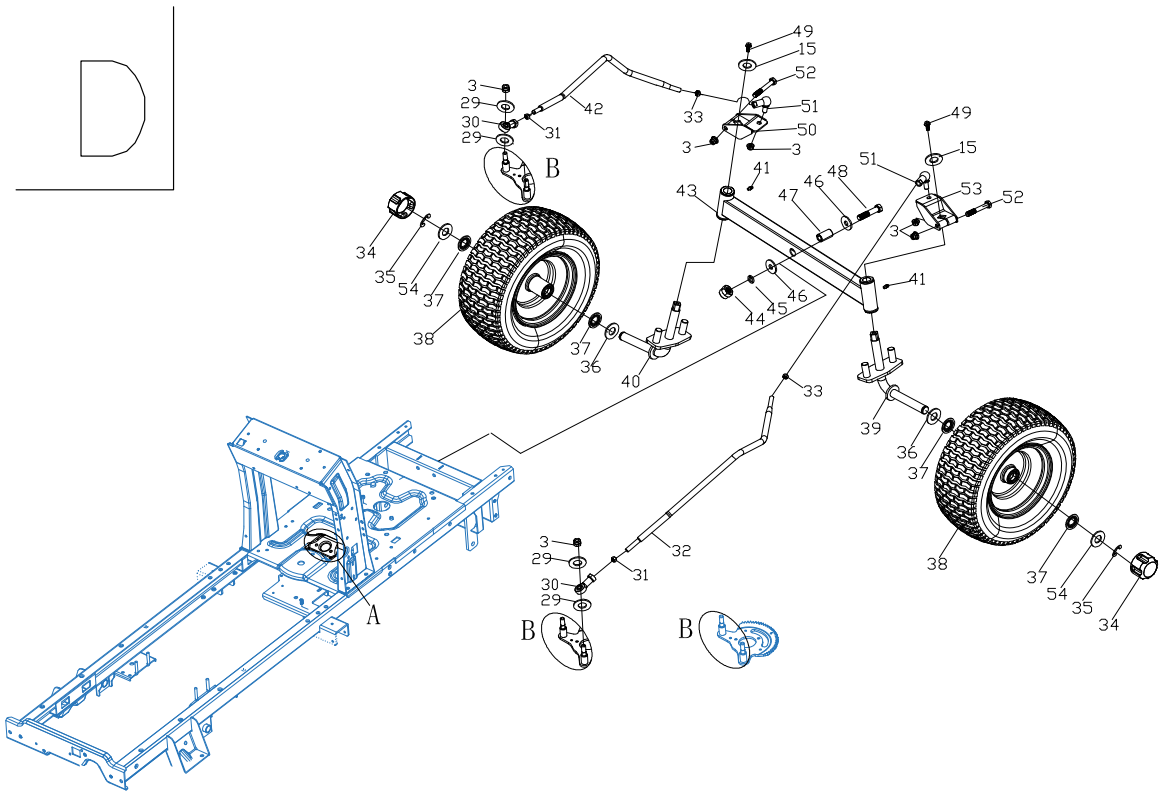

C

C

Lp	Kod	Nazwa	Ilość
C-01	485513	Bumper	1
C-02	485409	Screw	10
C-03	485515	Support frame assembly	1
C-04	485423	Screw	28
C-05	485475	Split Pin	2
C-06	485518	Left Bracket	1
C-07	485519	Right Bracket	1
C-08	486060	Frame	1
C-09	485425	Bolt	18
C-10	485522	Footrest Front Left fixing plate	1
C-11	485523	Footrest Front Right fixing plate	1
C-12	485408	Nut	12
C-13	485525	Left Pedal	1
C-14	486233	Left Baseplate of Pedal	1
C-15	486176	Right Baseplate of Pedal	1
C-16	485528	Right Pedal	1
C-17	485529	Left Rear Fixed Plate	1
C-18	485530	Nut	6
C-19	485531	Bolt	2
C-20	485462	Nut	2
C-21	485533	U-shaped protective frame	1
C-22	485534	Right Rear Fixed Plate	1
C-23	485535	Bolt	1
C-24	485536	Microswitch short pressing plate	1
C-25	485537	Microswitch long pressing plate	1
C-26	486100	Screw	2
C-27	485539	Nut	2
C-28	485540	Fixed Plate	1
C-29	485455	Nut	4
C-30	485542	Nut	1
C-31	485543	Screw	1
C-32	485544	Bolt	10
C-33	485545	Nut	6
C-34	486177	Lower Extension Backboard	2
C-35	486178	Left Connection Fixed Plate of Backboard	1
C-36	486179	Right Connection Fixed Plate of Backboard	1
C-37	486180	Rear Lower Backboard	1
C-38	486197	Spring	2
C-39	485551	Bolt	2
C-40	486194	Limit Left Hook	1

Lp	Kod	Nazwa	Ilość
C-41	485553	Limit Hook Left Fixed Plate	1
C-42	485554	Limit Hook Fixed Plate	1
C-43	486215	Fixed Plate Assembly	1
C-44	485556	Bolt	6
C-45	485557	Seat bracket assembly	1
C-46	485558	Nut	4
C-47	486063	Right Support Plate	1
C-48	485560	Left Support Plate	1
C-49	485561	Left Strengthening plate	1
C-50	485562	Right Strengthening plate	1
C-51	485563	Upper Plate Holder	2
C-52	485564	Left Bracket of Grass Box Assembly	1
C-53	485565	Right Bracket of Grass Box Assembly	1
C-55	485567	Bolt	2
C-56	485568	Nut	2
C-57	486106	Screw	2
C-58	485570	Left positioning board	1
C-59	485571	Right positioning board	1
C-60	485572	Fixed plate	2
C-61	485487	Bolt	4
C-62	485574	Nut	2
C-63	485576	Shock Absorbing-Pad	2
C-64	485445	Nut	8
C-65	486222	Bolt	4
C-66	486195	Limit Right Hook	1