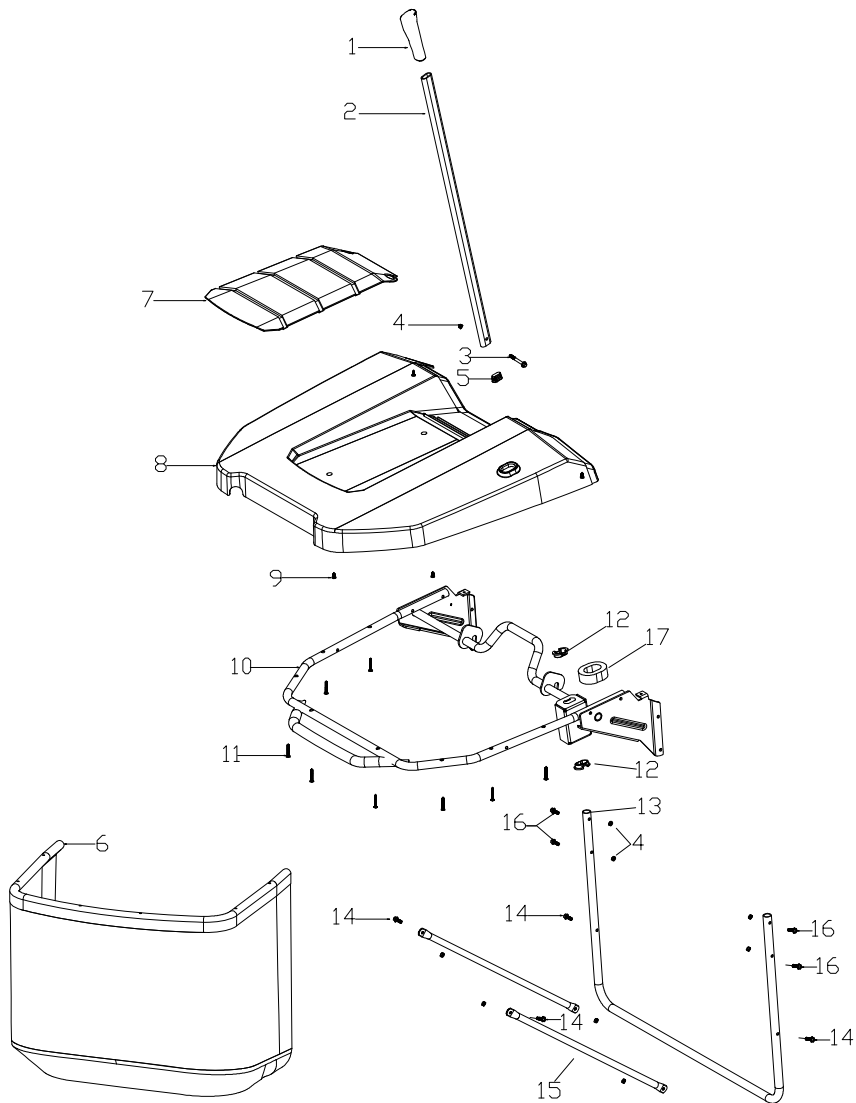

Lp	Kod	Nazwa	Ilość
F-01	485673	Flipped Handle	1
F-02	486196	Flipped Lever	1
F-03	485675	Bolt	1
F-04	485530	Nut	9
F-05	486199	Flipped Plug	1
F-06	486201	Fabric bag	1
F-07	485679	Handle plate	1
F-08	486198	Upper cover	1
F-09	481065	Screw	4
F-10	485682	Upper Bracket Assembly	1
F-11	485683	Screw	8
F-12	485684	Flipped Sheath	2
F-13	485685	Lower Branch Pipe	1
F-14	485415	Bolt	4
F-15	485687	Strengthening Support Rod	2
F-16	485688	Bolt	4
F-17	486200	Seals	1