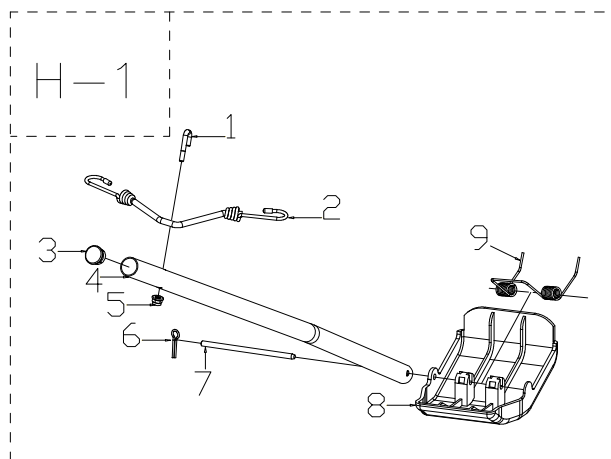

Lp	Kod	Nazwa	Ilość
H-01	485717	Plug Assembly	1
H-02	485727	Knob	2
H-03	485728	Rear Straw Tube	1
H-04	486214	Front Straw Tube	1
H-05	485530	Nut	2
H-06	485731	Locating sleeve	2
H-07	485732	Bolt	2
H-08	485499	Screw	1
H-09	486165	Flat Washer	1
H-10	486186	Spring	1