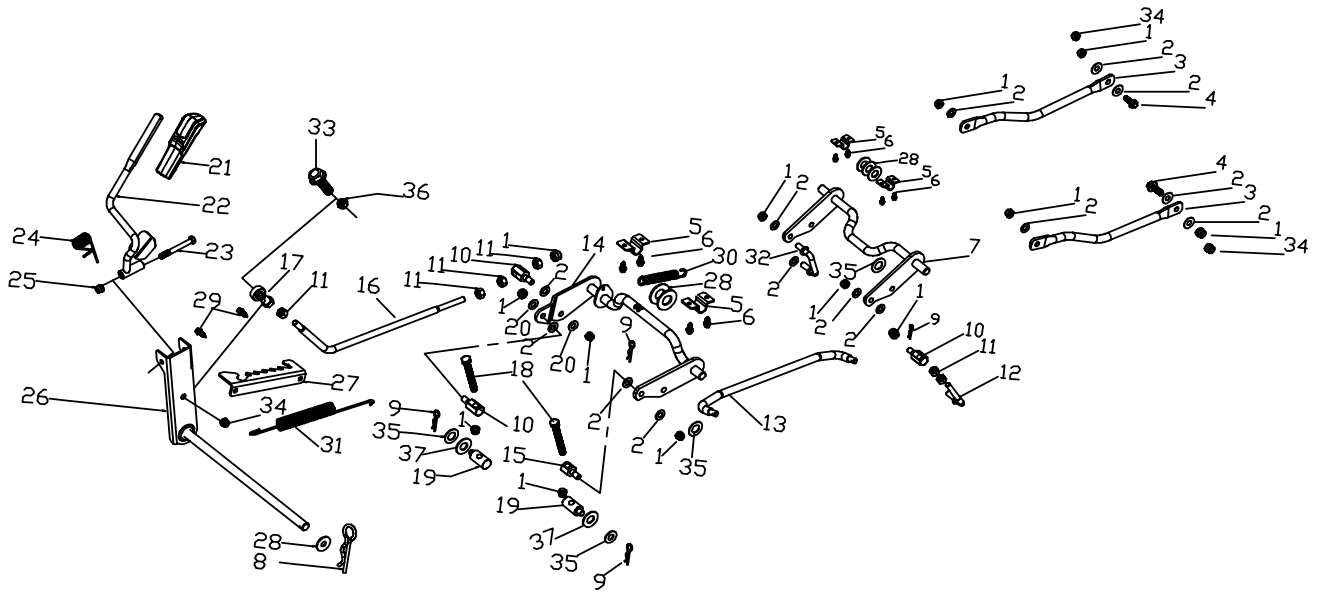

F

Lp	Kod	Nazwa	Ilość
F-01	485673	Flipped Handle	1
F-02	486196	Flipped Lever	1
F-03	485675	Bolt	1
F-04	485530	Nut	9
F-05	486199	Flipped Plug	1
F-06	486201	Fabric bag	1
F-07	485679	Handle plate	1
F-08	486198	Upper cover	1
F-09	481065	Screw	4
F-10	485682	Upper Bracket Assembly	1
F-11	485683	Screw	8
F-12	485684	Flipped Sheath	2
F-13	485685	Lower Branch Pipe	1
F-14	485415	Bolt	4
F-15	485687	Strengthening Support Rod	2
F-16	485688	Bolt	4
F-17	486200	Seals	1

Lp	Kod	Nazwa	Ilość
I-01	485580	Nut	13
I-02	485734	Flat Washer	14
I-03	485735	Front Pulling Rod of Height Adjustment	2
I-04	485736	Bolt	2
I-05	485459	Brake Pedal Retainer Plate	4
I-06	485409	Screw	8
I-07	485739	Front Bracket	1
I-08	485517	Split Pin	1
I-09	485475	Split Pin	4
I-10	486192	Hexagonal joint	3
I-11	485574	Nut	6
I-12	485744	Front Right Hanging Rod of Blade Height Adjustment	1
I-13	485745	connecting rod	1
I-14	485746	Bracket Assembly	1
I-15	485747	hexagonal joint	1
I-16	485748	Rear Pulling Rod	1
I-17	485591	Bearing	1
I-18	486243	Bolt	2
I-19	485751	Adjusting Column	2
I-20	485626	Washer	2
I-21	485753	Handle	1
I-22	485754	Lever	1
I-23	485653	Bolt	1
I-24	485756	Spring	1
I-25	485445	Nut	1
I-26	485758	Arm Bracket	1
I-27	485759	Height adjust Plate	1
I-28	485760	Washer	6
I-29	485423	Screw	2
I-30	485762	Spring	1
I-31	485763	Spring	1
I-32	485764	Lever	1
I-33	485765	Bolt	1
I-34	485464	Nut	3
I-35	485594	Flat Washer	4
I-36	485628	Hexagon nut	1
I-37	495150	Flat Washer	2