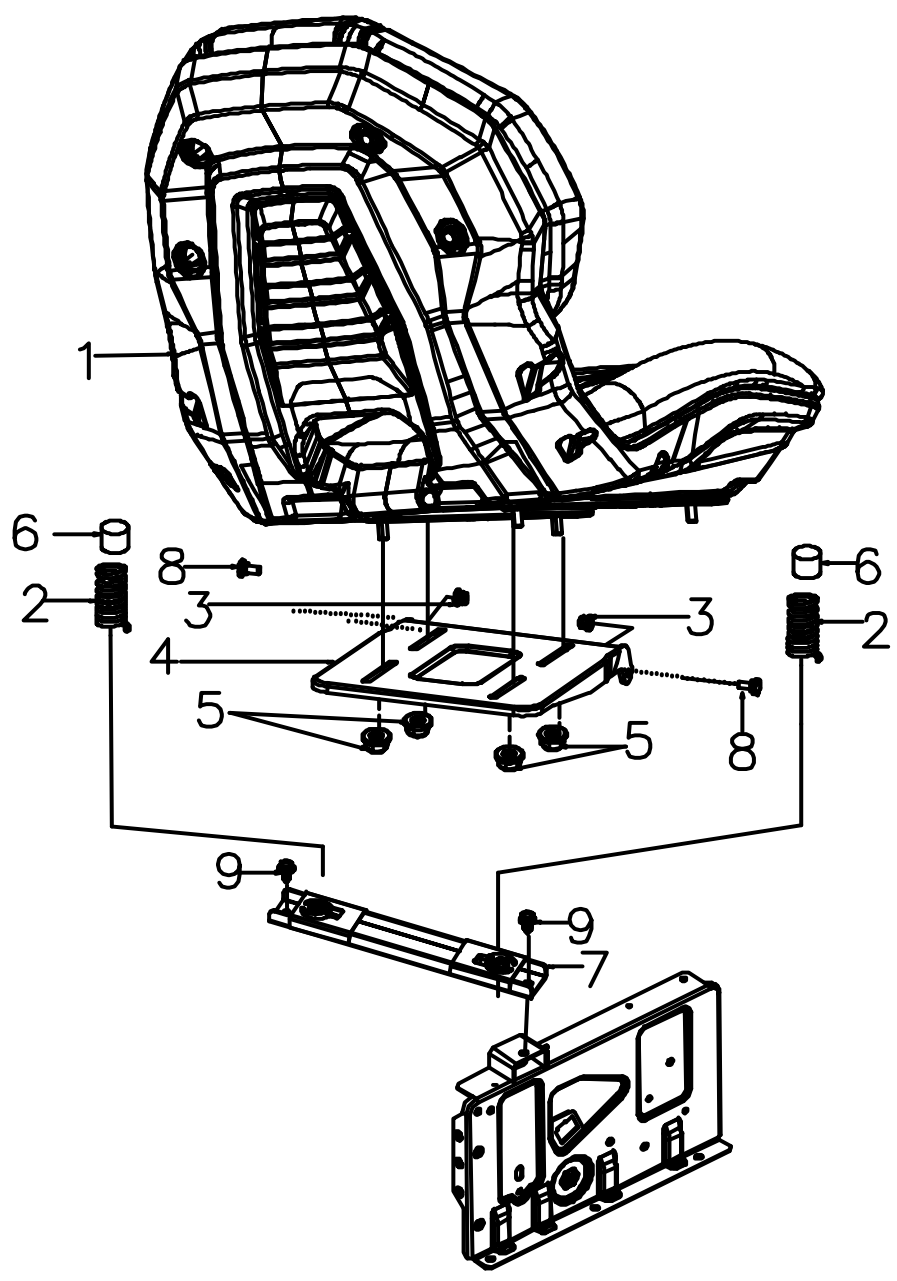

K

Lp	Kod	Nazwa	Ilość
K-01	486223	Type C Seat with Slide Rail Adjustment	1
K-02	486182	Spring	2
K-03	485820	Nut	2
K-04	485821	Fixed Plate of Seat	1
K-05	485445	Nut	4
K-06	486135	Seat Spring Sleeve	2
K-07	485825	Fixed Plate	1
K-08	485826	Bolt	2
K-09	485423	Screw	2