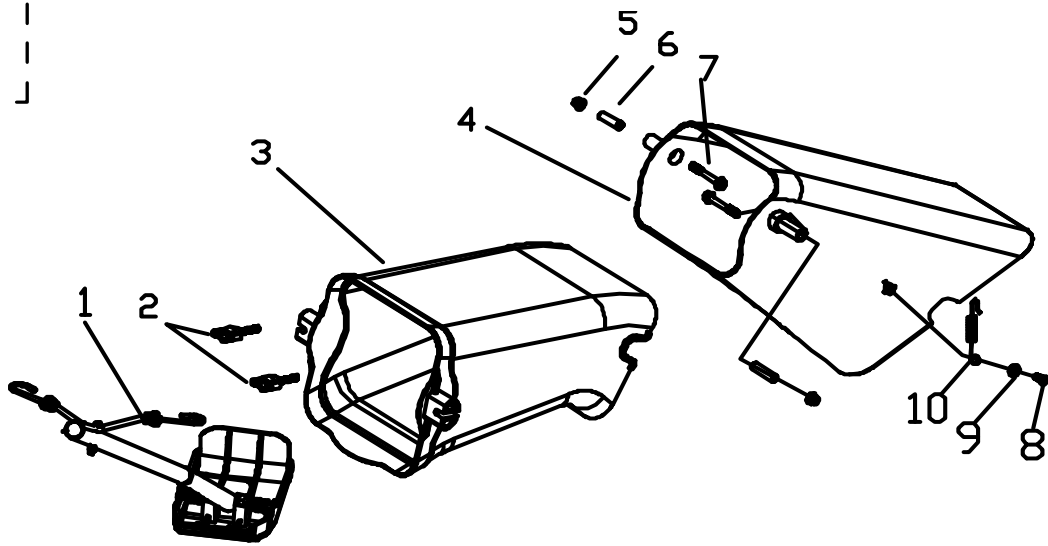

H

Lp	Kod	Nazwa	Ilość
H-01	485717	Plug Assembly	1
H-02	485727	Knob	2
H-03	485728	Rear Straw Tube	1
H-04	486214	Front Straw Tube	1
H-05	485530	Nut	2
H-06	485731	Locating sleeve	2
H-07	485732	Bolt	2
H-08	485499	Screw	1
H-09	486165	Flat Washer	1
H-10	486186	Spring	1
H-01-01	485718	compression rod	1
H-01-02	486241	rope	1
H-01-03	480015	Handle Plug	1
H-01-04	485721	Lever	1
H-01-05	485722	Nut	1
H-01-06	485489	Split Pin	1
H-01-07	485719	shaft	1
H-01-08	485725	Plug	1
H-01-09	485726	Spring	1