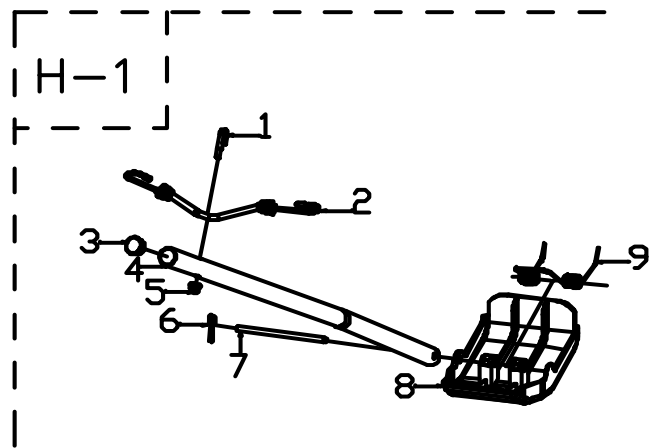

H

Lp	Kod	Nazwa	Ilość
H-01	485717	Plug Assembly	1
H-02	485727	Knob	2
H-03	485728	Rear Straw Tube	1
H-04	486214	Front Straw Tube	1
H-05	485530	Nut	2
H-06	485731	Locating sleeve	2
H-07	485732	Bolt	2
H-08	485499	Screw	1
H-09	486165	Flat Washer	1
H-10	486186	Spring	1
H-01-01	485718	compression rod	1
H-01-02	486241	rope	1
H-01-03	480015	Handle Plug	1
H-01-04	485721	Lever	1
H-01-05	485722	Nut	1
H-01-06	485489	Split Pin	1
H-01-07	485719	shaft	1
H-01-08	485725	Plug	1
H-01-09	485726	Spring	1