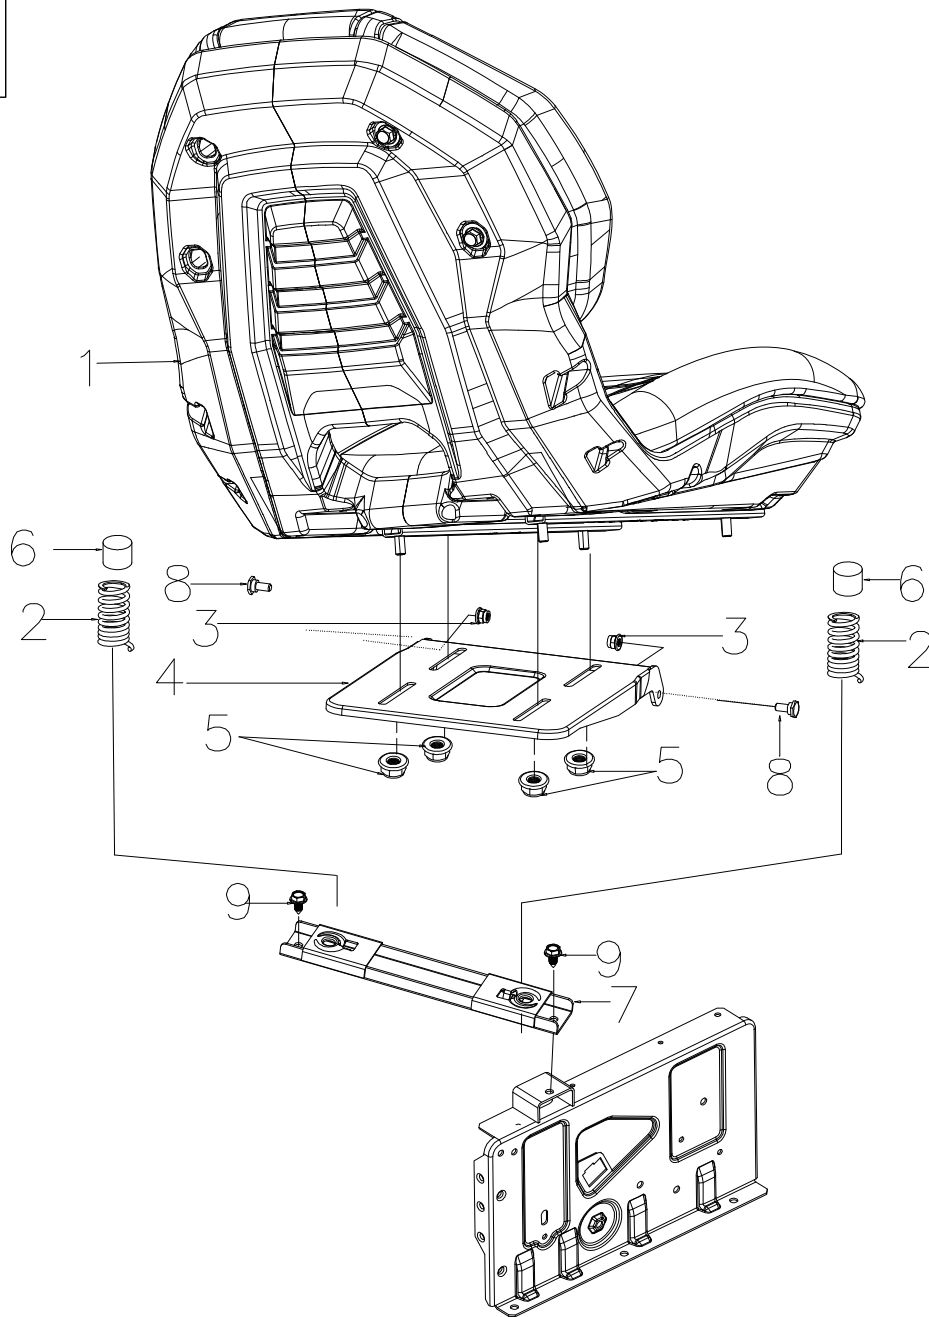

K

Lp	Kod	Nazwa	Ilość
K-01	486223	Type C Seat with Slide Rail Adjustment	1
K-02	486182	Spring	2
K-03	485820	Nut	2
K-04	485821	Fixed Plate of Seat	1
K-05	485445	Nut	4
K-06	486135	Seat Spring Sleeve	2
K-07	485825	Fixed Plate	1
K-08	485826	Bolt	2
K-09	485423	Screw	2