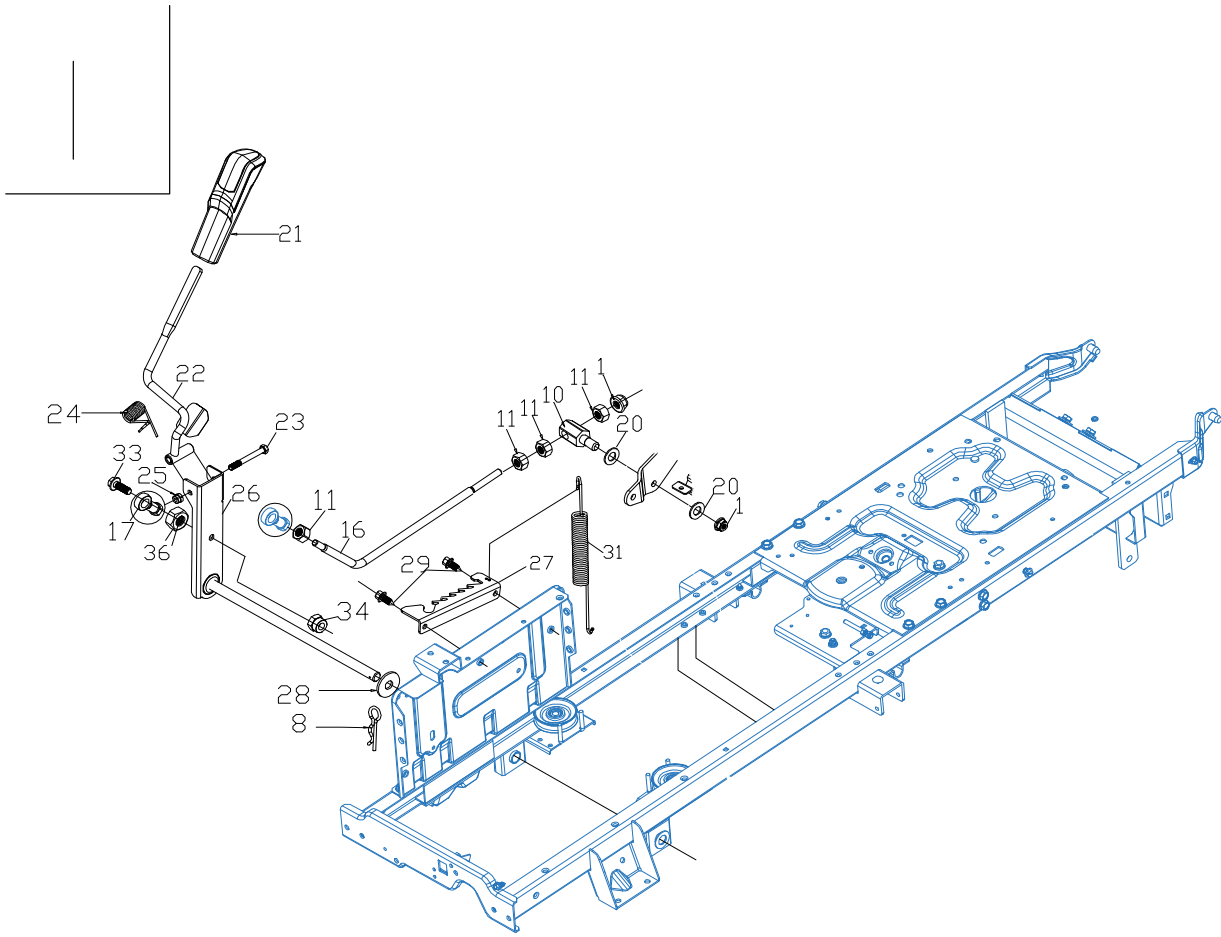

F

Lp	Kod	Nazwa	Ilość
F-01	485673	Flipped Handle	1
F-02	486196	Flipped Lever	1
F-03	485675	Bolt	1
F-04	485530	Nut	9
F-05	486199	Flipped Plug	1
F-06	486201	Fabric bag	1
F-07	485679	Handle plate	1
F-08	486198	Upper cover	1
F-09	481065	Screw	4
F-10	485682	Upper Bracket Assembly	1
F-11	485683	Screw	8
F-12	485684	Flipped Sheath	2
F-13	485685	Lower Branch Pipe	1
F-14	485415	Bolt	4
F-15	485687	Strengthening Support Rod	2
F-16	485688	Bolt	4
F-17	486200	Seals	1

Lp	Kod	Nazwa	Ilość
I-01	485580	Nut	14
I-02	485734	Flat Washer	16
I-03	485735	Front Pulling Rod of Height Adjustment	2
I-04	485736	Bolt	2
I-05	485459	Brake Pedal Retainer Plate	4
I-06	485409	Screw	8
I-07	485739	Front Bracket	1
I-08	485517	Split Pin	1
I-09	485475	Split Pin	4
I-10	486192	Hexagonal joint	4
I-11	485574	Nut	8
I-12	485744	Front Right Hanging Rod of Blade Height Adjustment	1
I-13	485745	connecting rod	1
I-14	485746	Bracket Assembly	1
I-15	485747	hexagonal joint	1
I-16	485748	Rear Pulling Rod	1
I-17	485591	Bearing	1
I-18	486243	Bolt	2
I-19	485751	Adjusting Column	2
I-20	485626	Washer	2
I-21	485753	Handle	1
I-22	485754	Lever	1
I-23	485653	Bolt	1
I-24	485756	Spring	1
I-25	485445	Nut	1
I-26	485758	Arm Bracket	1
I-27	485759	Height adjust Plate	1
I-28	485760	Washer	6
I-29	485423	Screw	2
I-30	485762	Spring	1
I-31	485763	Spring	1
I-32	485744	Front Right Hanging Rod of Blade Height Adjustment	1
I-33	485765	Bolt	1
I-34	485464	Nut	3
I-35	485594	Flat Washer	4
I-36	485628	Hexagon nut	1
I-37	495150	Flat Washer	2