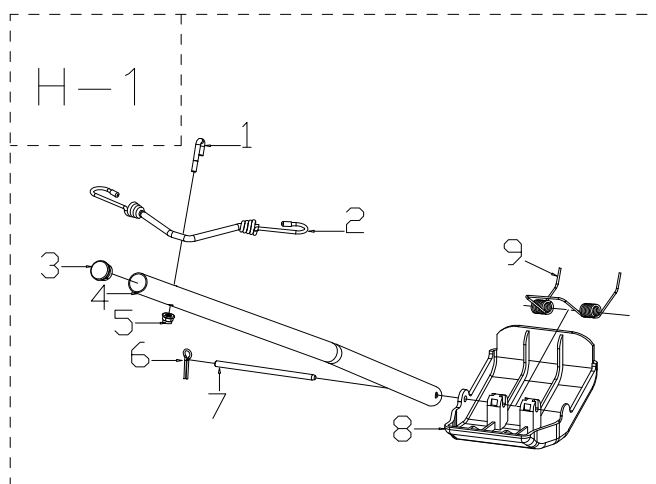

Lp	Kod	Nazwa	Ilość
H-01	485717	Plug Assembly	1
H-02	485727	Knob	2
H-03	485728	Rear Straw Tube	1
H-04	486214	Front Straw Tube	1
H-05	485530	Nut	2
H-06	485731	Locating sleeve	2
H-07	485732	Bolt	2
H-08	485499	Screw	1
H-09	486165	Flat Washer	1
H-10	486186	Spring	1