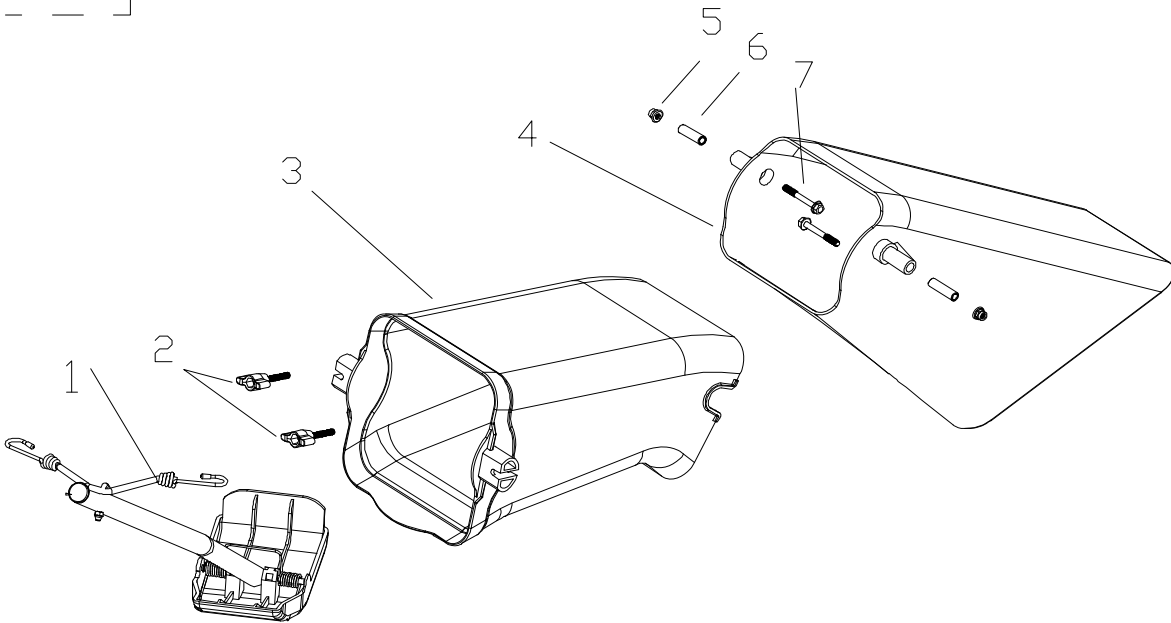

H

Lp	Kod	Nazwa	Ilość
H-01	485717	grass plug component	1
H-02	485727	Knob	2
H-03	485728	Rear grass tube	1
H-04	485729	Front grass tube	1
H-05	485530	Nut	2
H-06	485731	Sleeve	2
H-07	485732	Bolt	2
H-01-01	485718	compression rod	1
H-01-02	486241	rope	1
H-01-03	485720	Handle Plug	1
H-01-04	485721	Lever	1
H-01-05	485722	Nut	1
H-01-06	485489	Split Pin	1
H-01-07	485724	shaft	1
H-01-08	485725	Plug	1
H-01-09	485726	Spring	1