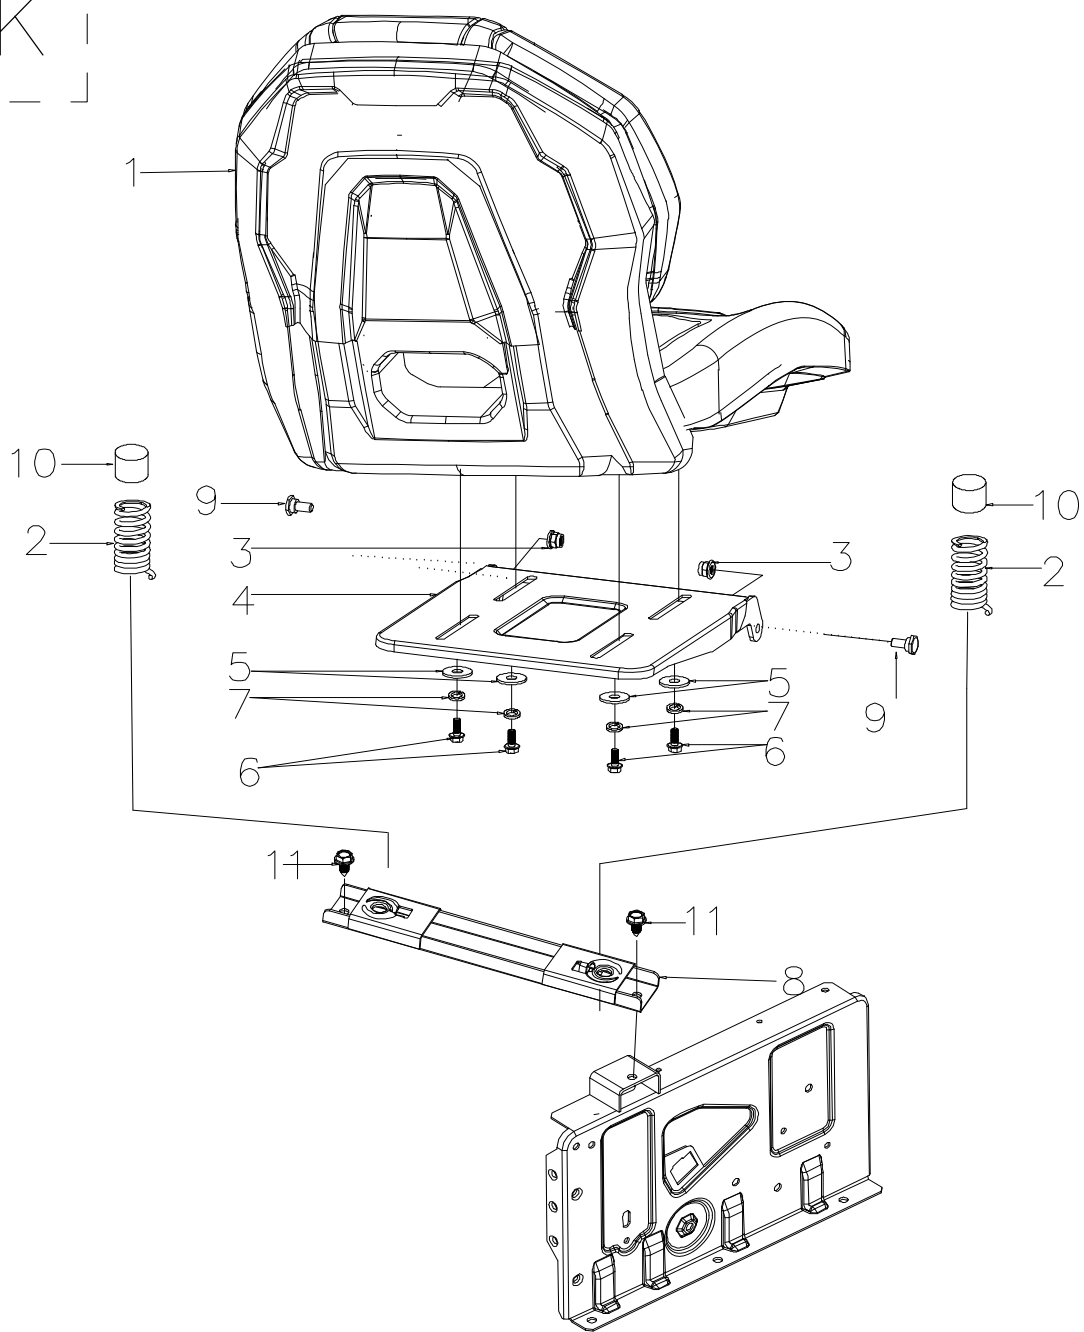

K

Lp	Kod	Nazwa	Ilość
K-01	485818	Seat	1
K-02	485819	Spring	2
K-03	485820	Nut	2
K-04	485821	Fixed plate	1
K-05	485822	Flat Washer	4
K-06	485823	Screw	4
K-07	485428	Spring washer	4
K-08	485825	Fixed plate	1
K-09	485826	Bolt	2
K-10	485827	Spring sleeve	2
K-11	485423	Screw	2