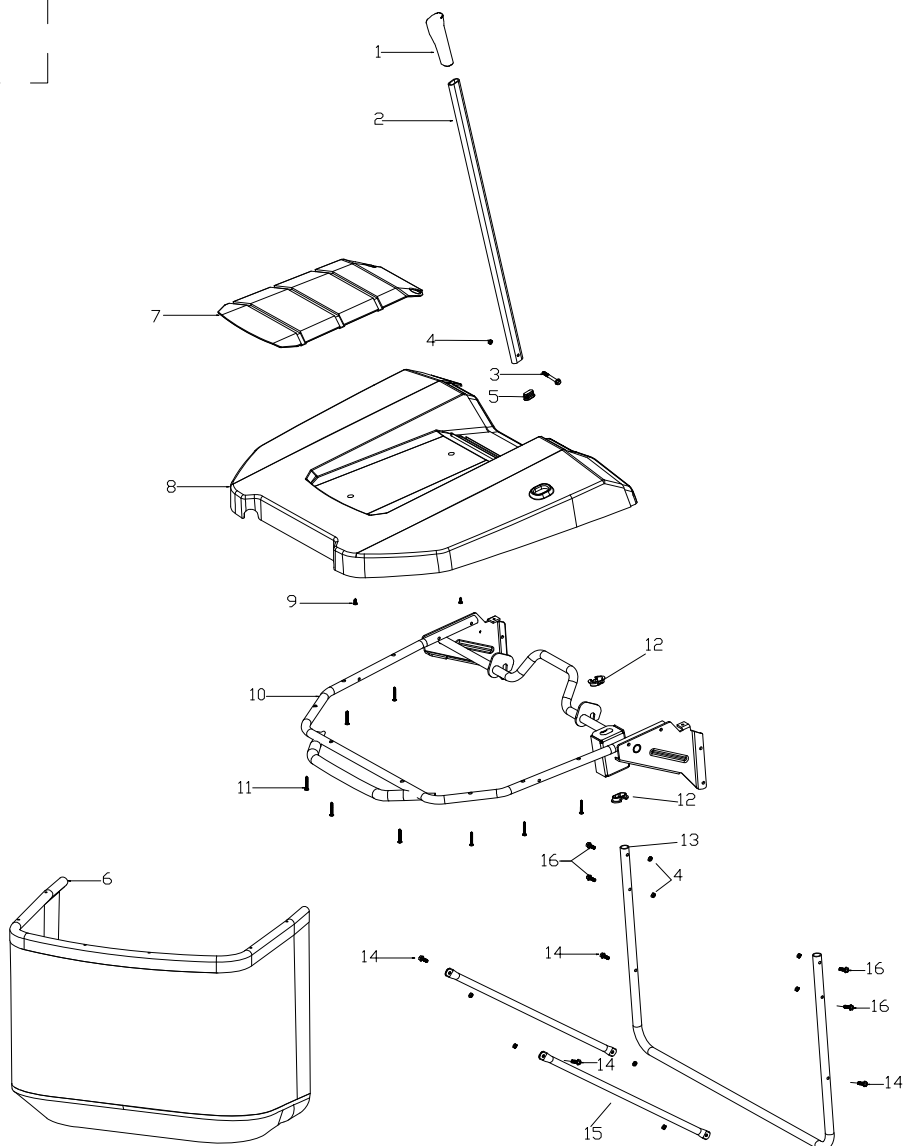

F

Lp	Kod	Nazwa	Ilość
F-01	485673	Handle	1
F-02	485674	Lever	1
F-03	484114	Bolt	1
F-04	485530	Nut	9
F-05	485677	Flip rod plug	1
F-06	485678	280L Fabric bag	1
F-07	485679	Handle Cover	1
F-08	485680	Grass catcher upper cover	1
F-09	481065	Screw	2
F-10	485682	bracket assembly	1
F-11	485683	Screw	8
F-12	485684	Sleeve	2
F-13	485685	branch pipe	1
F-14	482653	Bolt	4
F-15	485687	branch pipe	2
F-16	485688	Screw	4