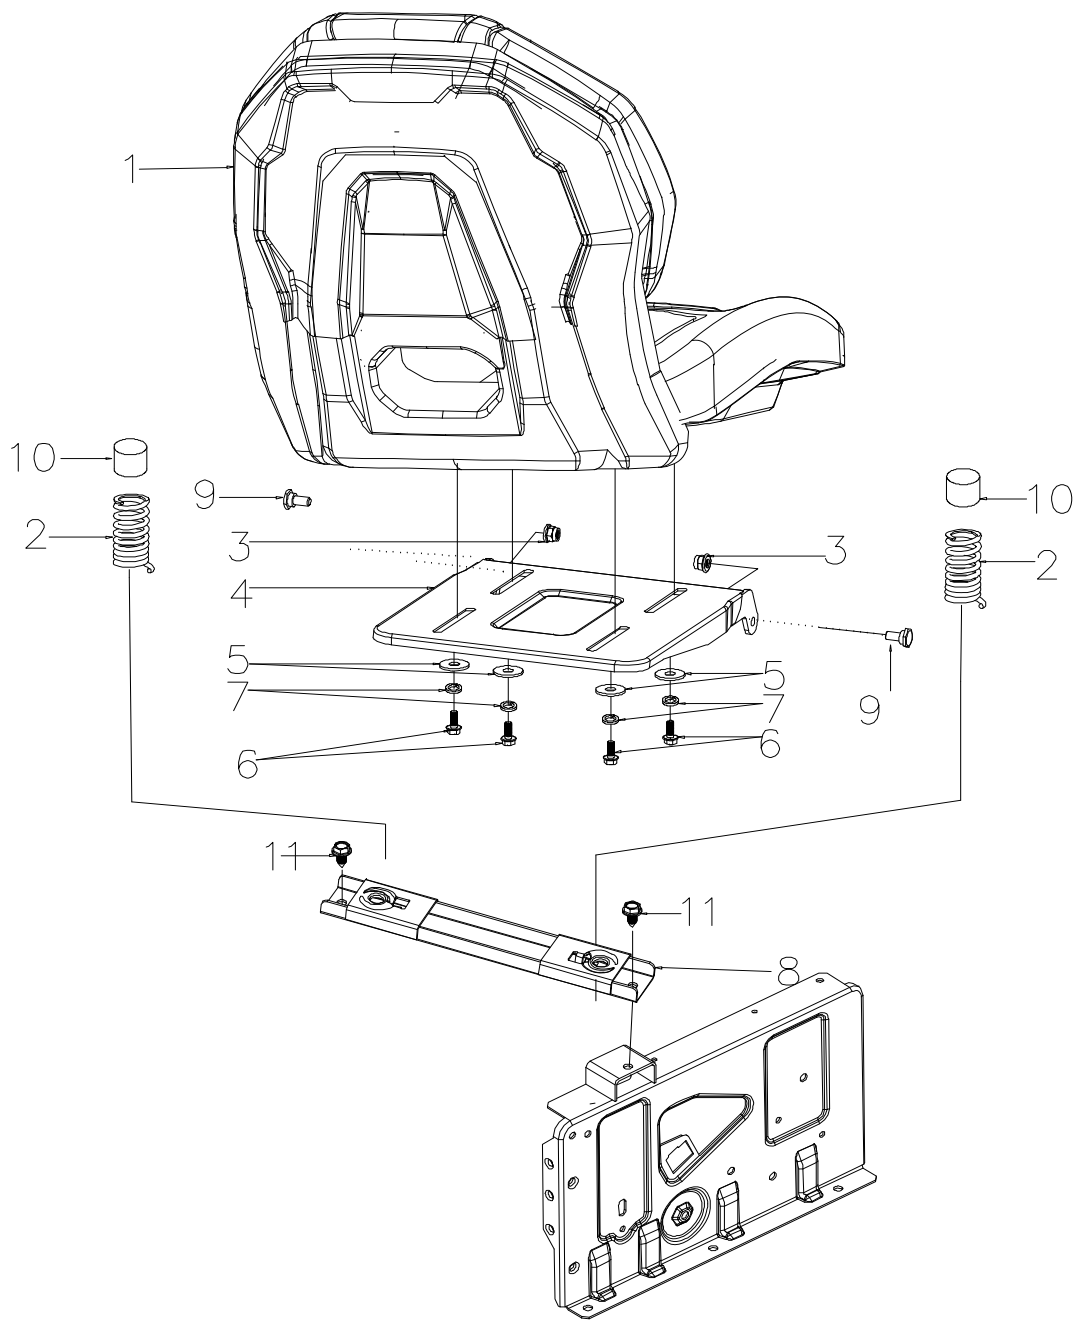

K I
- - - -]

Lp	Kod	Nazwa	Ilość
K-01	485818	Seat	1
K-02	485819	Spring	2
K-03	485820	Nut	2
K-04	485821	Fixed plate	1
K-05	485822	Flat Washer	4
K-06	485823	Bolt	4
K-07	485428	Spring washer	4
K-08	485825	Fixed plate	1
K-09	485826	Bolt	2
K-10	485827	Spring sleeve	2
K-11	485423	Screw	2