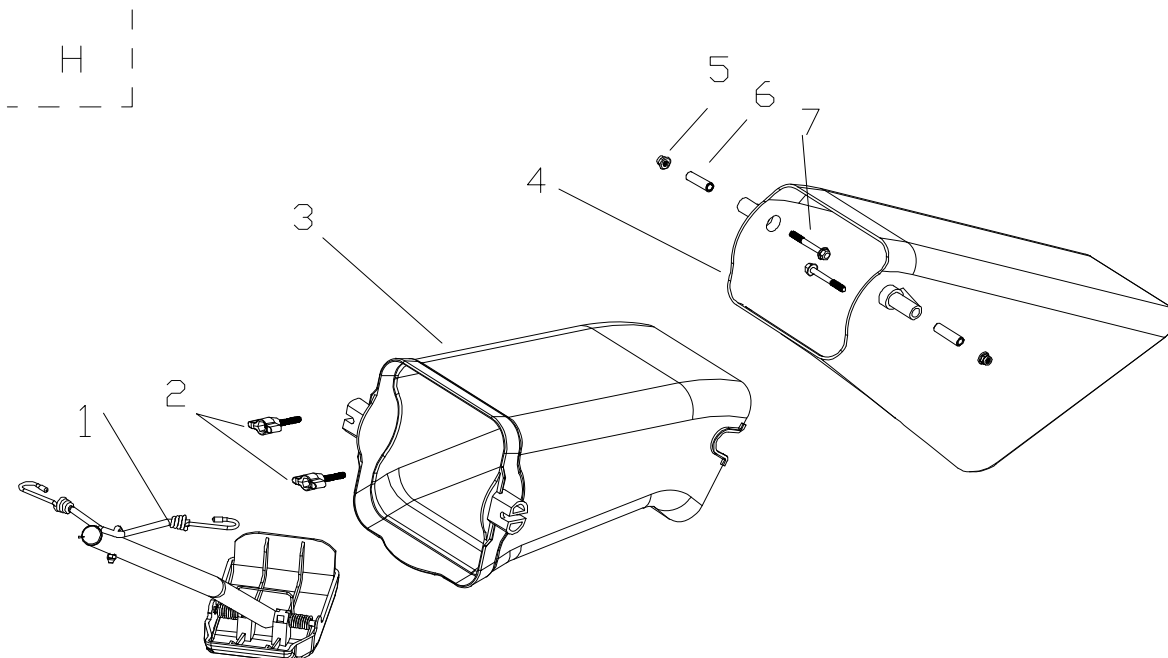

Lp	Kod	Nazwa	Ilość
H-01	485717	grass plug component	1
H-02	485727	Knob	2
H-03	485728	Rear grass tube	1
H-04	485729	Front grass tube	1
H-05	485530	Nut	2
H-06	485731	Sleeve	2
H-07	485732	Bolt	2
H-01-01	485718	compression rod	1
H-01-02	486241	rope	1
H-01-03	480015	Handle Plug	1
H-01-04	485721	Lever	1
H-01-05	485722	Nut	1
H-01-06	485489	Split Pin	1
H-01-07	485719	shaft	1
H-01-08	485725	Plug	1
H-01-09	485726	Spring	1