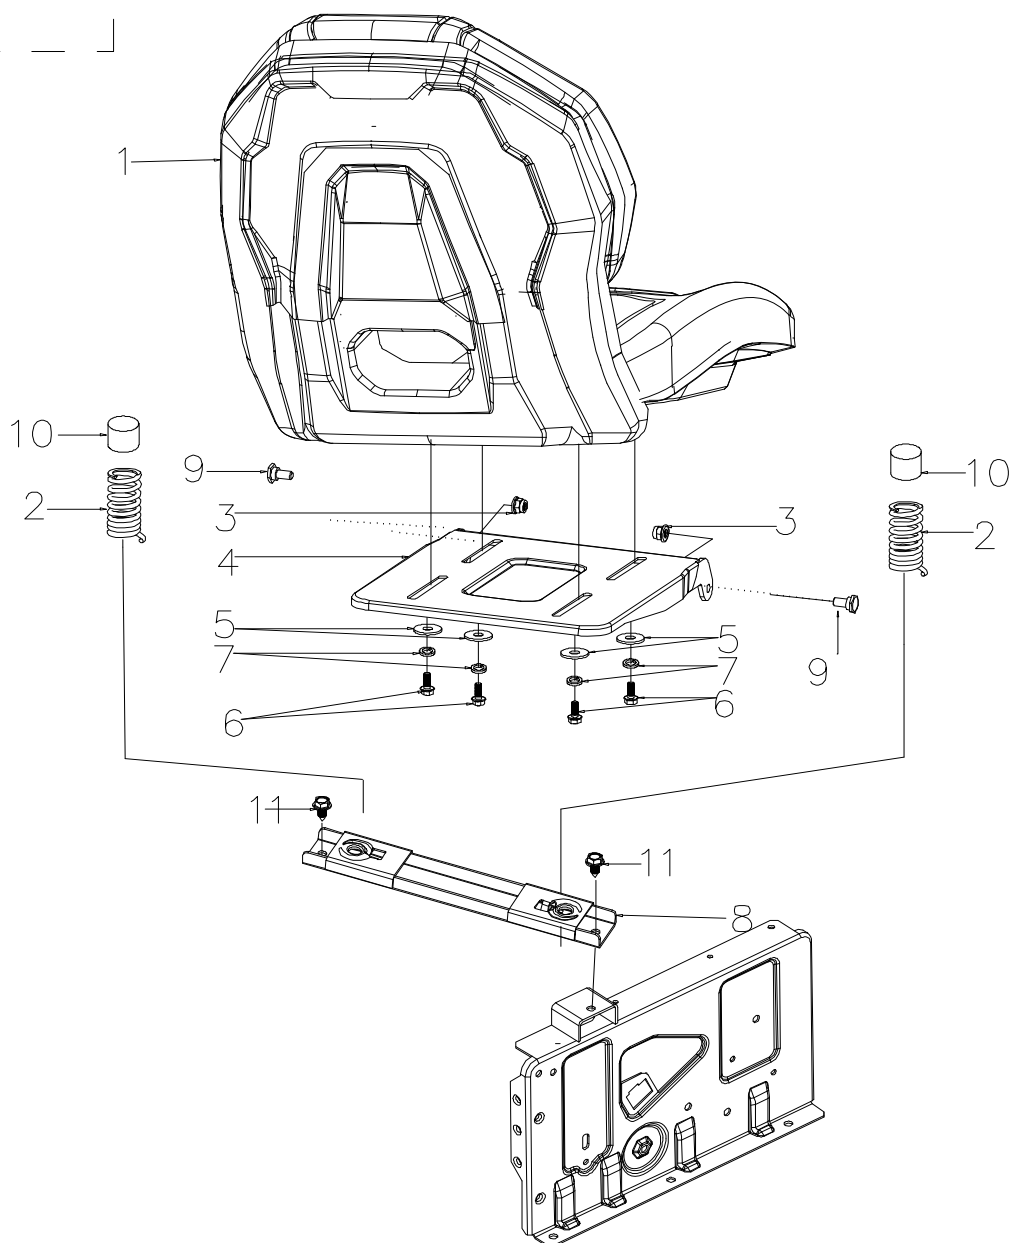

K

Lp	Kod	Nazwa	Ilość
K-01	485818	Seat	1
K-02	485819	Spring	2
K-03	485820	Nut	2
K-04	485821	Fixed plate	1
K-05	485822	Flat Washer	4
K-06	485823	Screw	4
K-07	485428	Spring washer	4
K-08	485825	Fixed plate	1
K-09	485826	Bolt	2
K-10	485827	Spring sleeve	2
K-11	485423	Screw	2