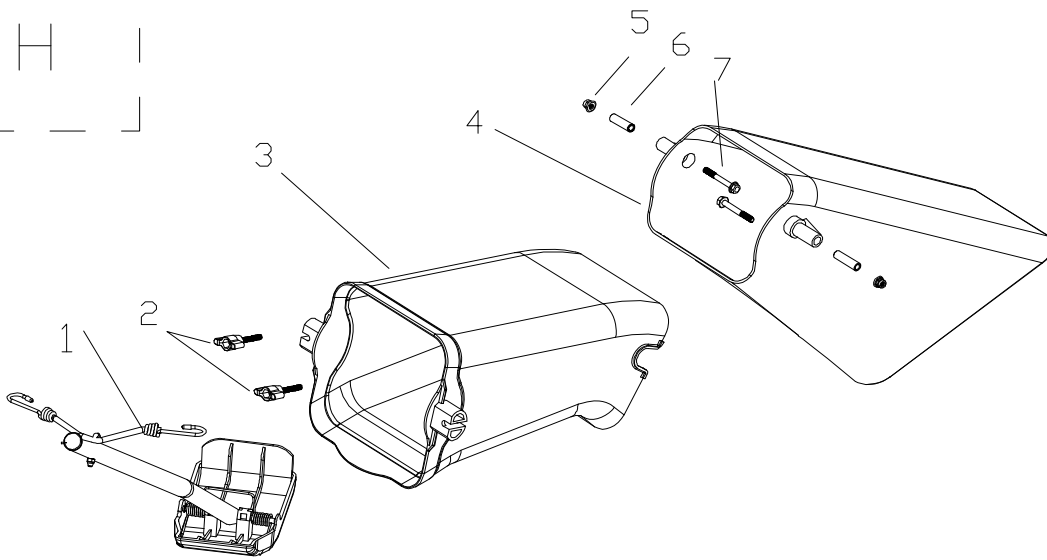

Lp	Kod	Nazwa	Ilość
H-01	485717	grass plug component	1
H-02	485727	Knob	2
H-03	485728	Rear grass tube	1
H-04	485729	Front grass tube	1
H-05	485530	Nut	2
H-06	485731	Sleeve	2
H-07	485732	Bolt	2
H-01-01	485718	compression rod	1
H-01-02	486241	rope	1
H-01-03	485720	Handle Plug	1
H-01-04	485721	Lever	1
H-01-05	485722	Nut	1
H-01-06	485489	Split Pin	1
H-01-07	485724	shaft	1
H-01-08	485725	Plug	1
H-01-09	485726	Spring	1