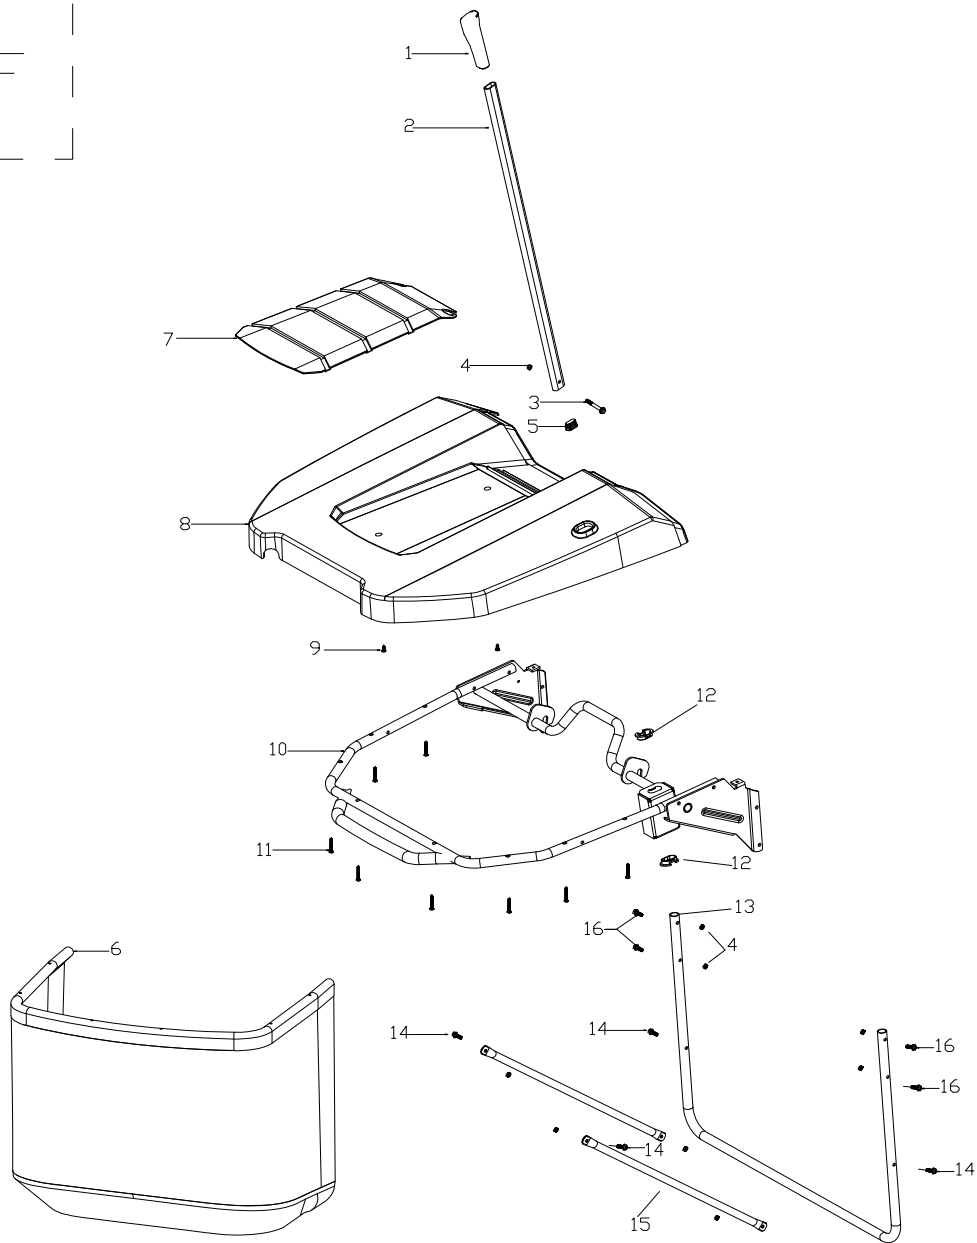

Lp	Kod	Nazwa	Ilość
F-01	485673	Handle	1
F-02	485674	Lever	1
F-03	485675	Bolt	1
F-04	485530	Nut	9
F-05	485677	Flip rod plug	1
F-06	485678	280L Fabric bag	1
F-07	485679	Handle Cover	1
F-08	485680	Grass catcher upper cover	1
F-09	485681	Screw	2
F-10	485682	bracket assembly	1
F-11	485683	Screw	8
F-12	485684	Sleeve	2
F-13	485685	branch pipe	1
F-14	485415	Bolt	4
F-15	485687	branch pipe	2
F-16	485688	Screw	4